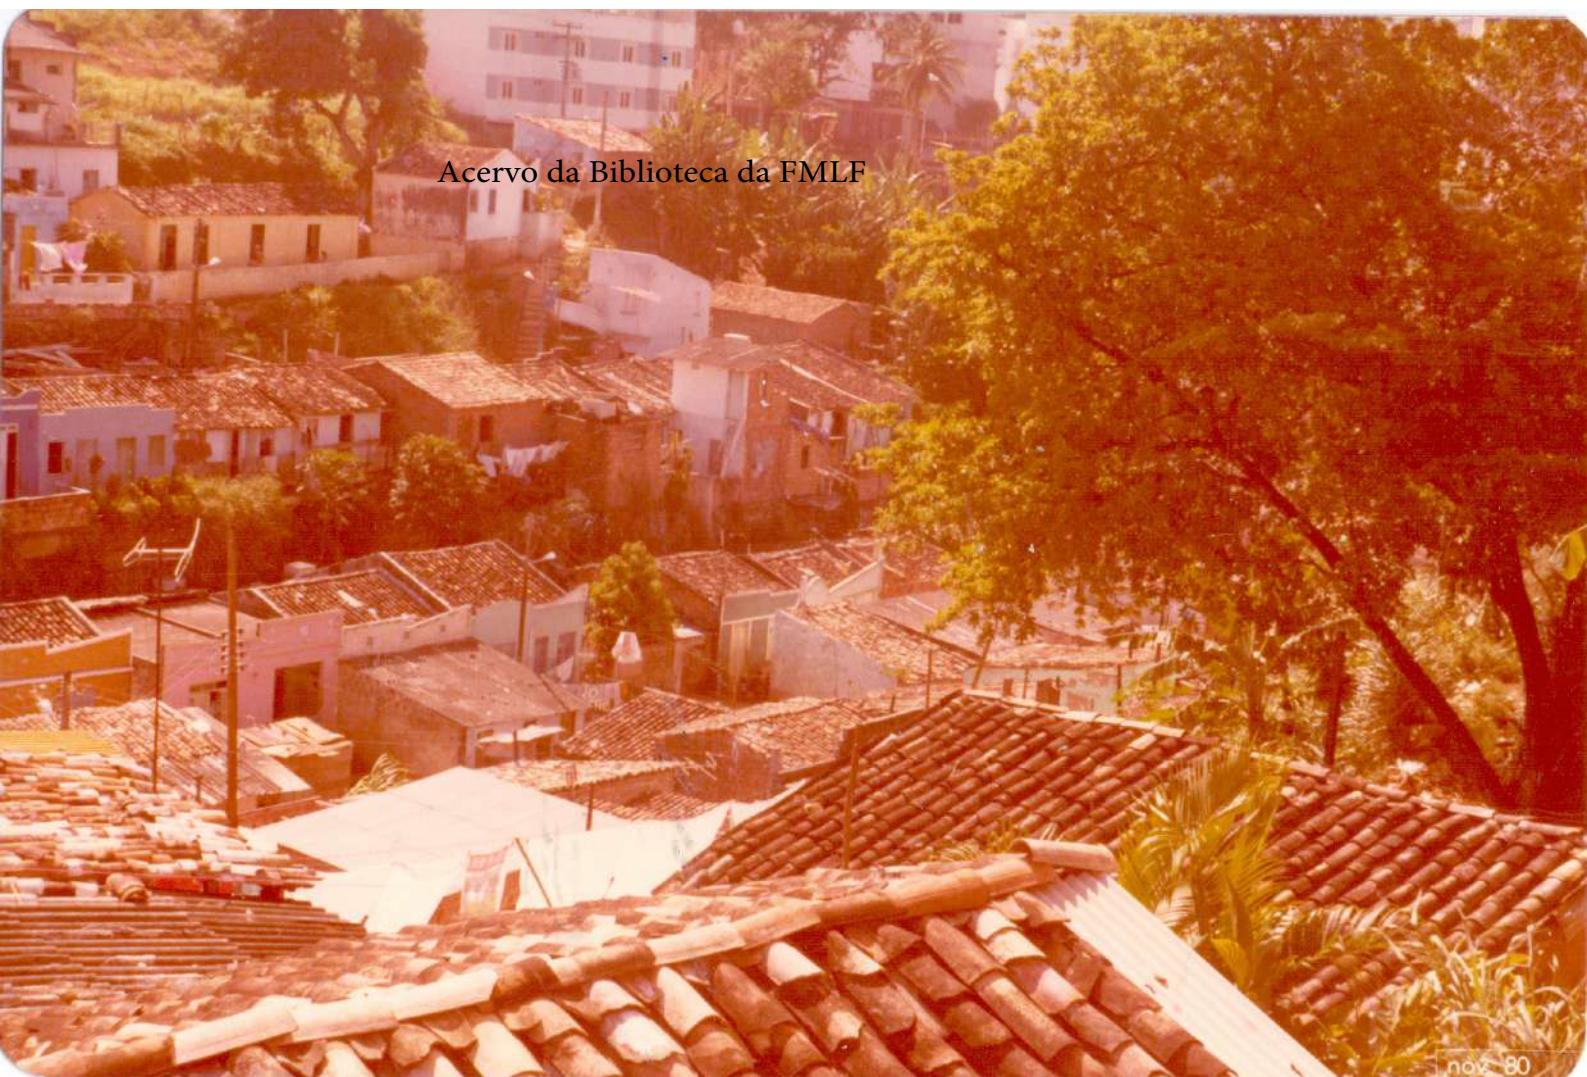

Acervo da Biblioteca da FMLF

nov 80