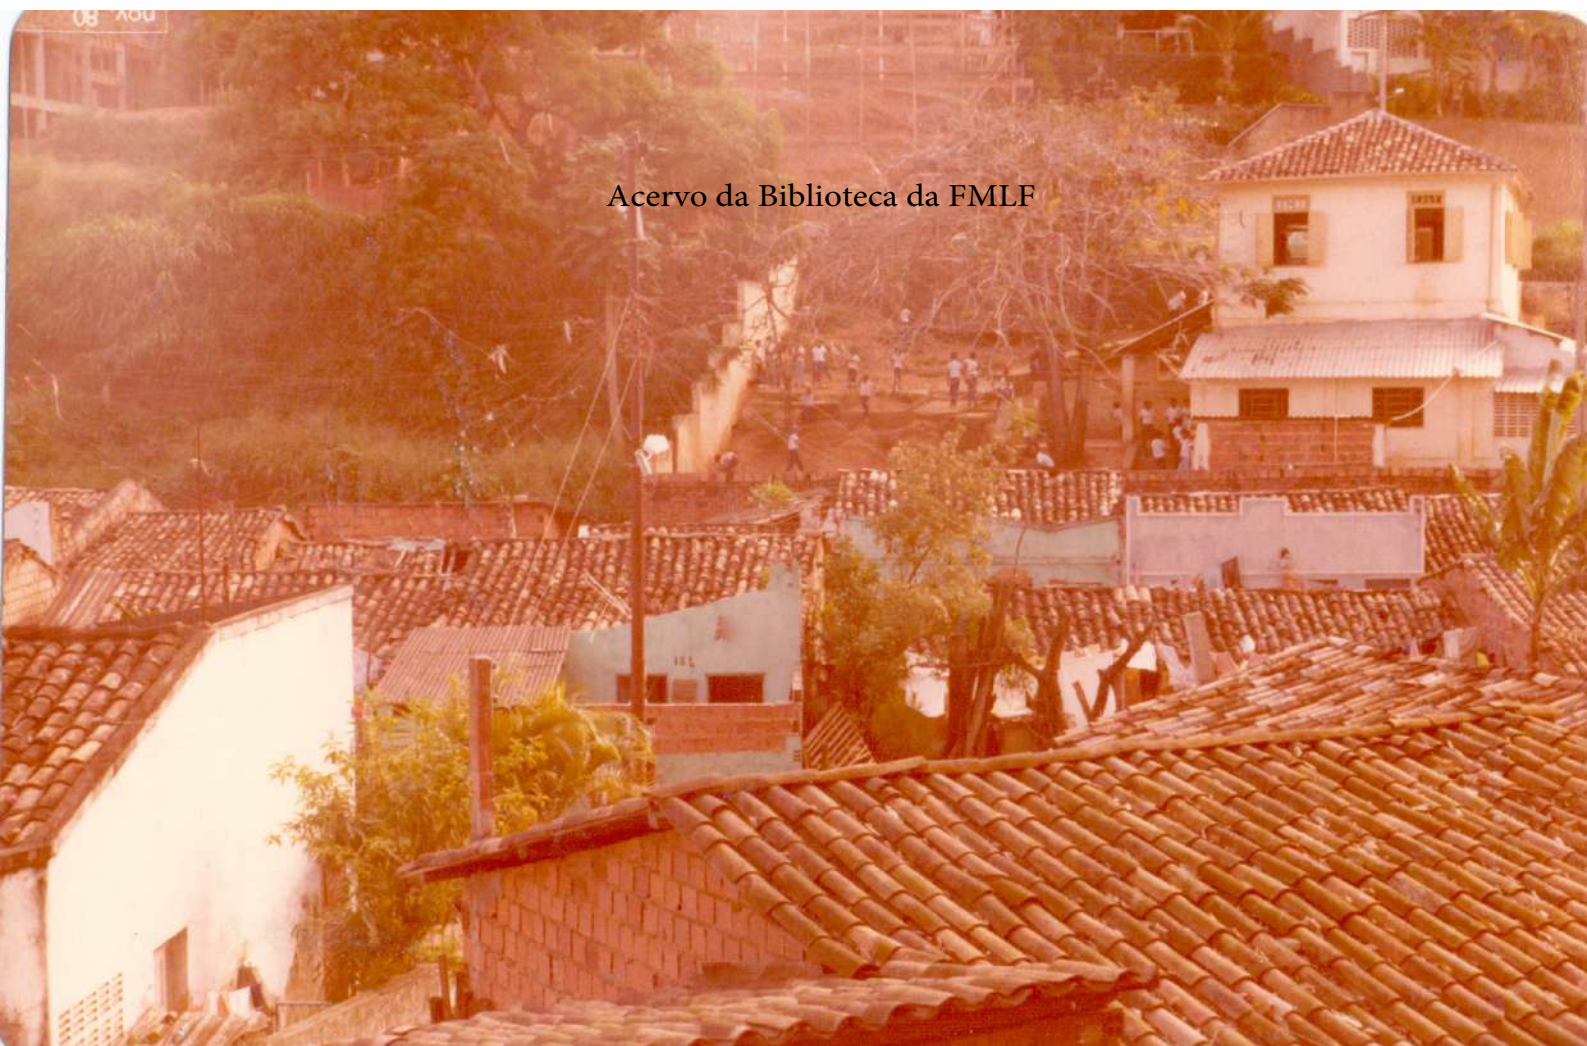

Acervo da Biblioteca da FMLF

Acervo da Biblioteca da FMLF

Acervo da Biblioteca da FMLF

Acervo da Biblioteca da FMLF

Acervo da Biblioteca da FMLF

An aerial photograph of a village built on a hillside. The houses have traditional tiled roofs and are surrounded by dense tropical vegetation, including palm trees and banana plants. The overall color palette is warm and sepia-toned.

Acervo da Biblioteca da FMLF

Acervo da Biblioteca da FMLF

Acervo da Biblioteca da FMLF

Acervo da Biblioteca da FMLF

Acervo da Biblioteca da FMLF

Acervo da Biblioteca da FMLF

Acervo da Biblioteca da FMLF

An aerial photograph of a village, likely in a tropical region, showing numerous small buildings with tiled roofs. The village is surrounded by dense, lush green vegetation, including palm trees and banana plants. The overall scene is captured in a warm, sepia-toned color palette. The text "Acervo da Biblioteca da FMLF" is overlaid in the center of the image.

nov. 80

Acervo da Biblioteca da FMLF

Acervo da Biblioteca da FMLF

Acervo da Biblioteca da FMLF

Acervo da Biblioteca da FMLF

A sepia-toned photograph of a rural village. The scene is dominated by numerous small, rectangular buildings with tiled roofs, clustered together. In the foreground, there is a dense field of banana plants with large, broad leaves. Several power lines run across the middle ground. The background shows a hillside with more buildings and a large palm tree on the right. The overall atmosphere is that of a traditional, rural settlement.

Acervo da Biblioteca da FMLF

Acervo da Biblioteca da FMLF

Acervo da Biblioteca da FMLF

An aerial photograph of a village built on a hillside. The houses are mostly simple, rectangular structures with light-colored walls and dark roofs. The surrounding area is densely forested with tall trees. The overall tone of the image is a warm, reddish-brown color. The text "Acervo da Biblioteca da FMLF" is centered over the middle of the image.