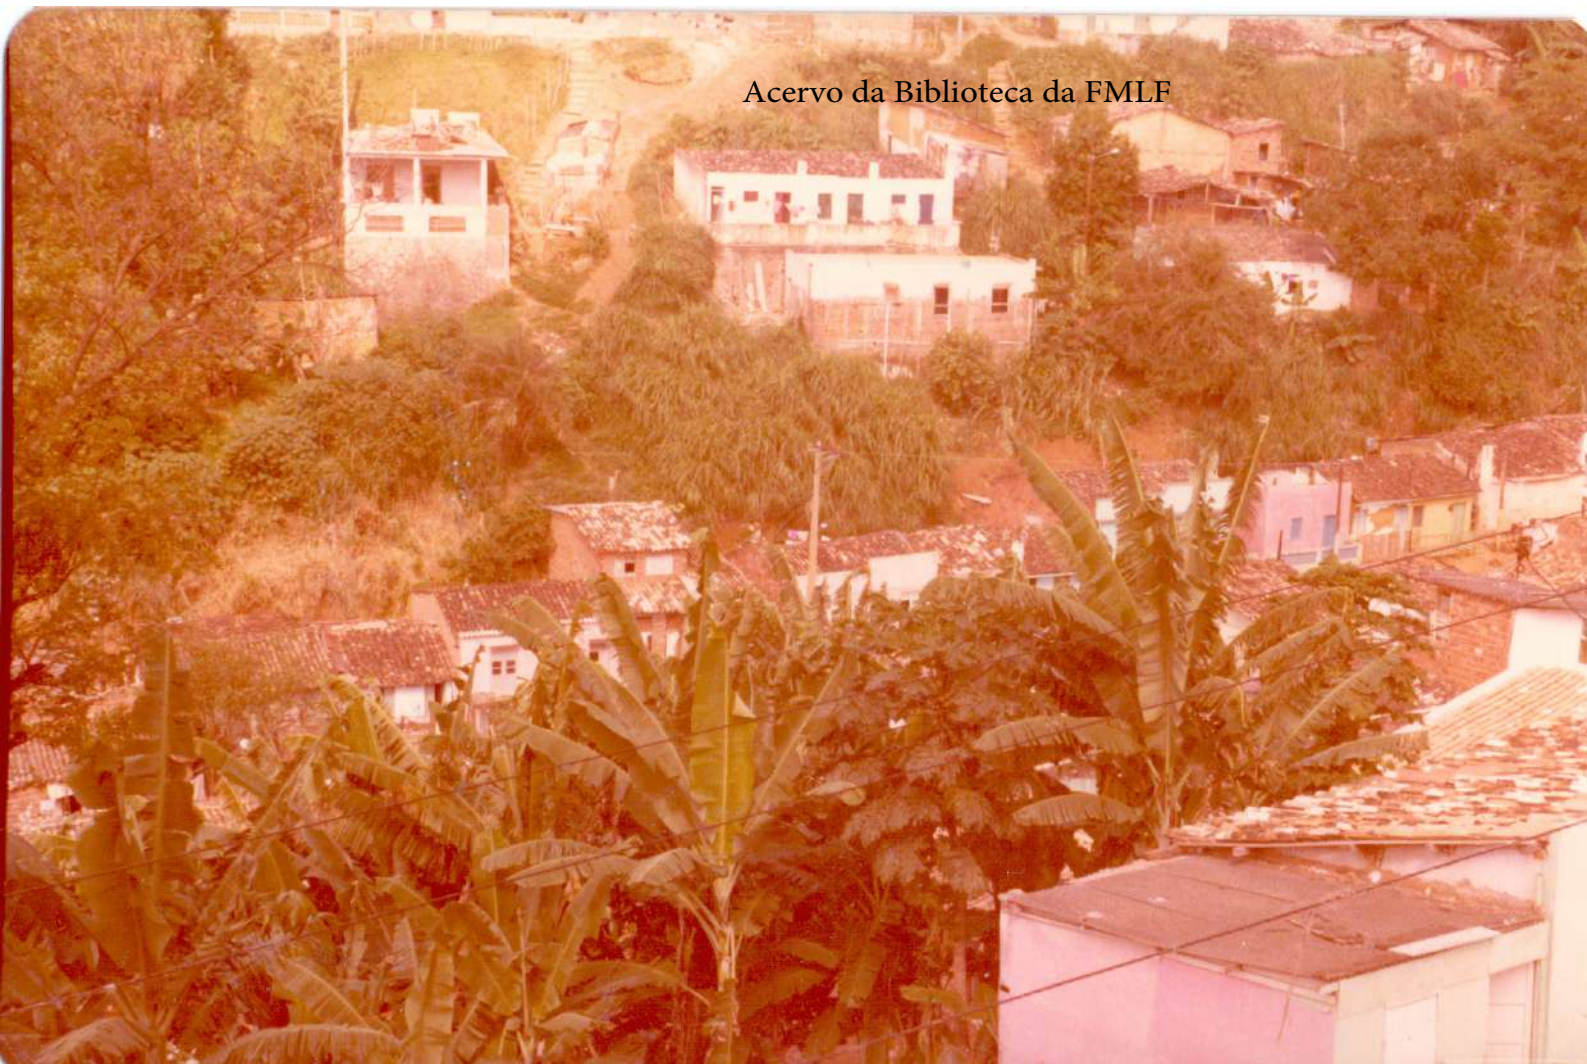

Acervo da Biblioteca da FMLF