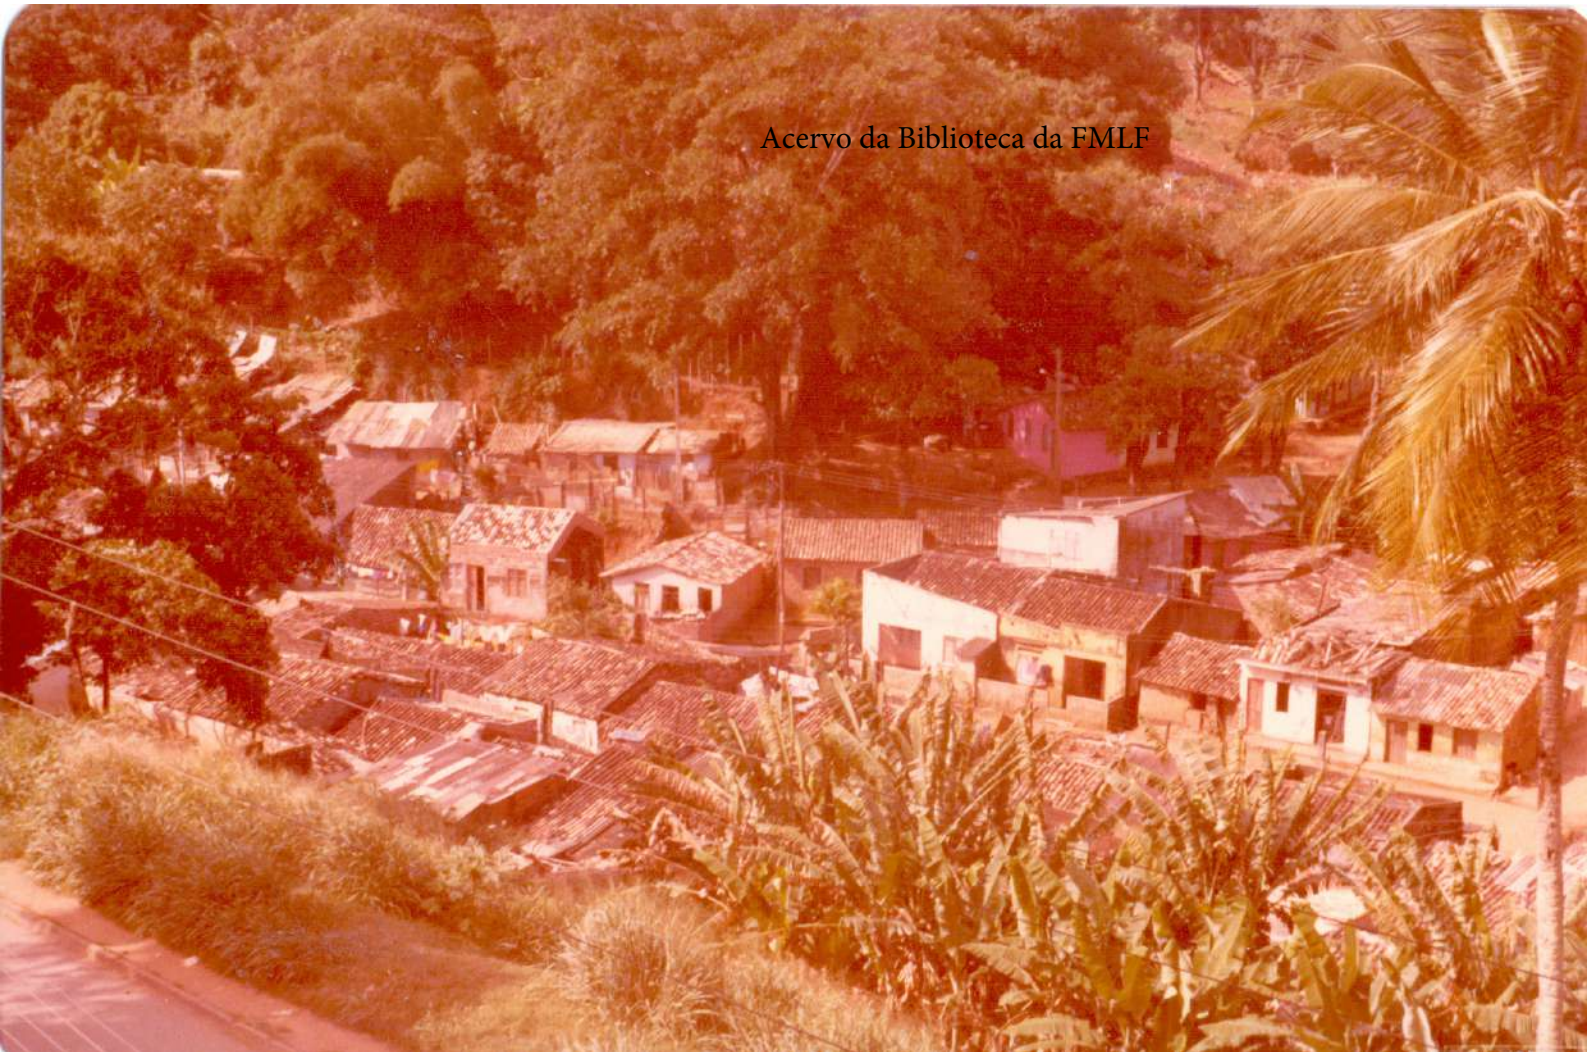

Acervo da Biblioteca da FMLF