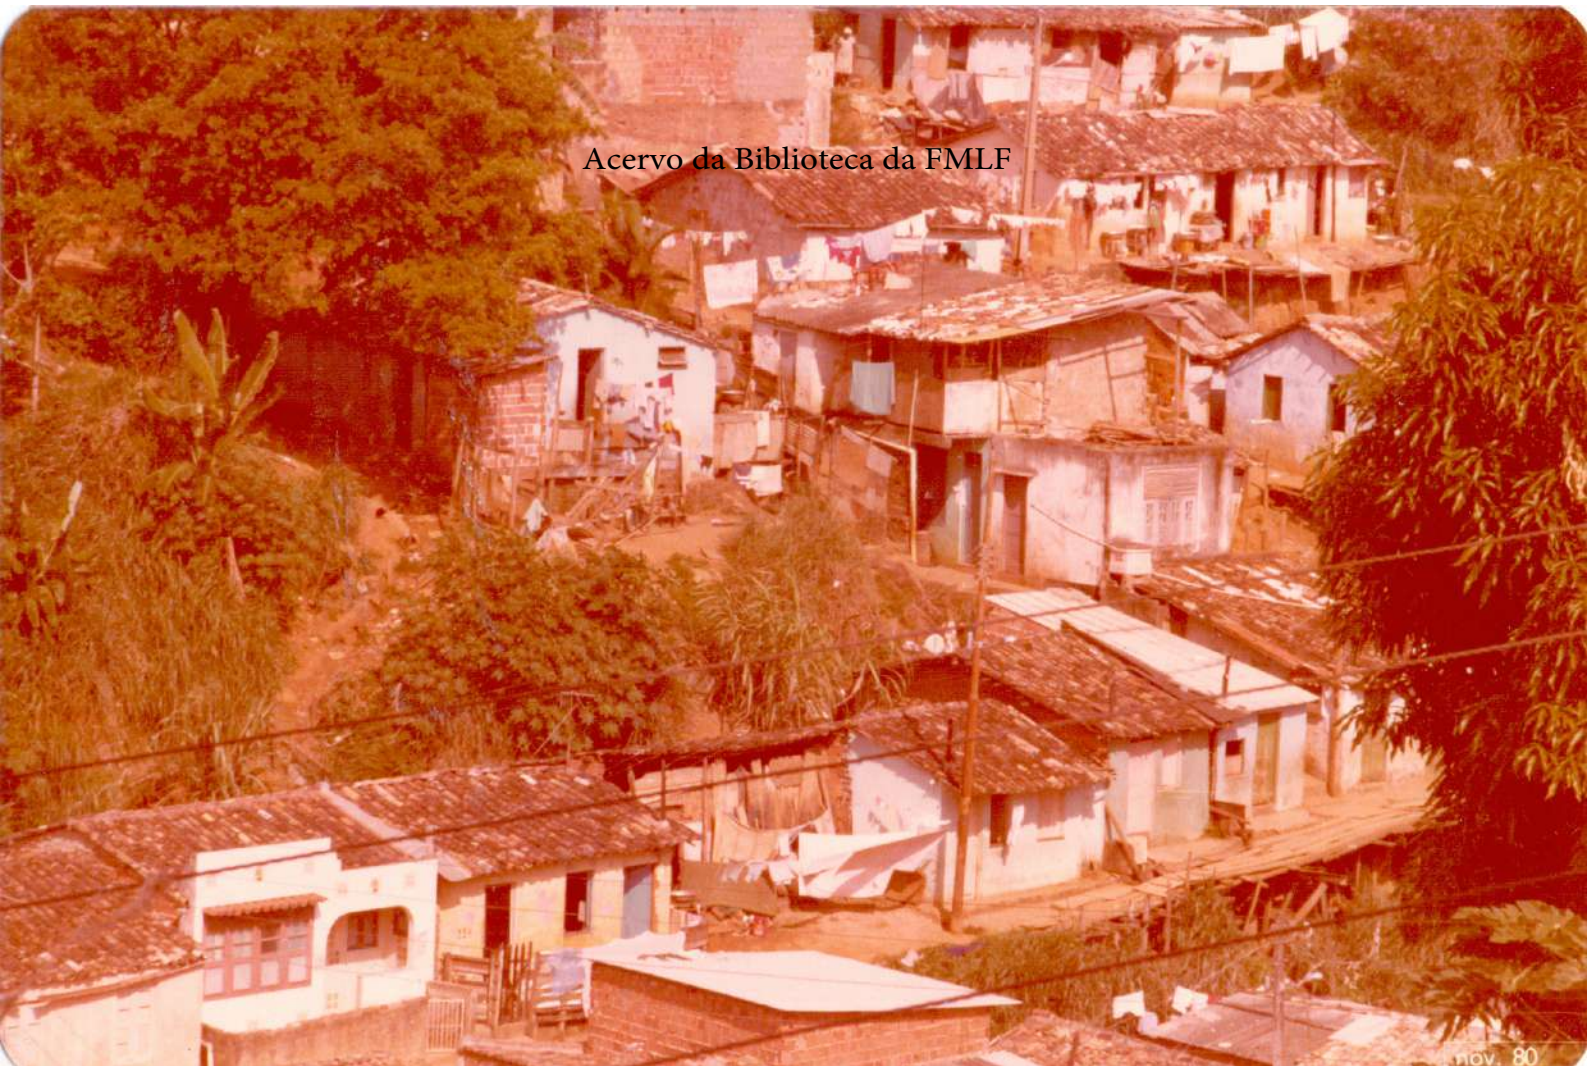

Acervo da Biblioteca da FMLF

Acervo da Biblioteca da FMLF

Acervo da Biblioteca da FMLF

Acervo da Biblioteca da FMLF

Acervo da Biblioteca da FMLF

Acervo da Biblioteca da FMLF

Acervo da Biblioteca da FMLF

An aerial photograph of a village, likely in a tropical region, showing numerous small buildings with tiled roofs. The village is surrounded by dense, lush green vegetation, including palm trees and banana plants. The overall scene is captured in a warm, sepia-toned color palette. The text "Acervo da Biblioteca da FMLF" is overlaid in the center of the image.

nov. 80

Acervo da Biblioteca da FMLF

Acervo da Biblioteca da FMLF

Acervo da Biblioteca da FMLF

Acervo da Biblioteca da FMLF

A sepia-toned photograph of a rural village. The scene is dominated by numerous small, rectangular buildings with tiled roofs, clustered together. In the foreground, there is a dense field of banana plants with large, broad leaves. Several power lines run across the middle ground. The background shows a hillside with more buildings and a large palm tree on the right. The overall atmosphere is that of a traditional, rural settlement.

Acervo da Biblioteca da FMLF

Acervo da Biblioteca da FMLF

Acervo da Biblioteca da FMLF

An aerial photograph of a village built on a hillside. The houses are mostly simple, rectangular structures with light-colored walls and dark roofs. The surrounding area is densely forested with tall trees. The overall tone of the image is a warm, reddish-brown color. The text "Acervo da Biblioteca da FMLF" is centered over the middle of the image.