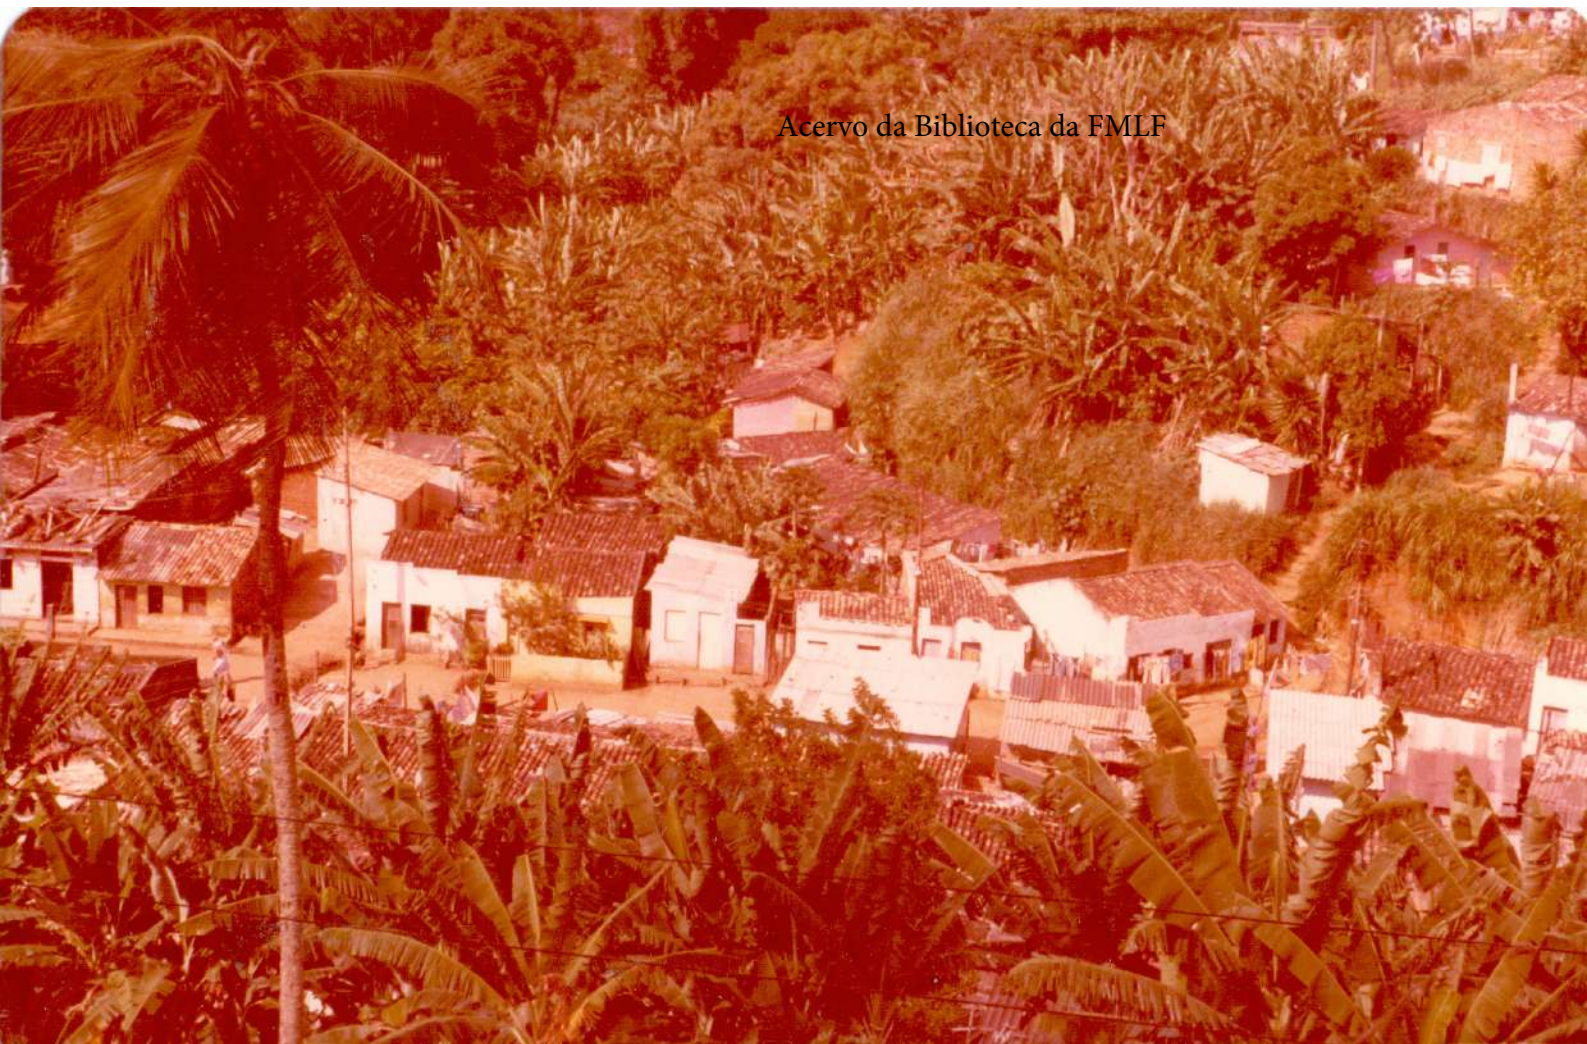

Acervo da Biblioteca da FMLF