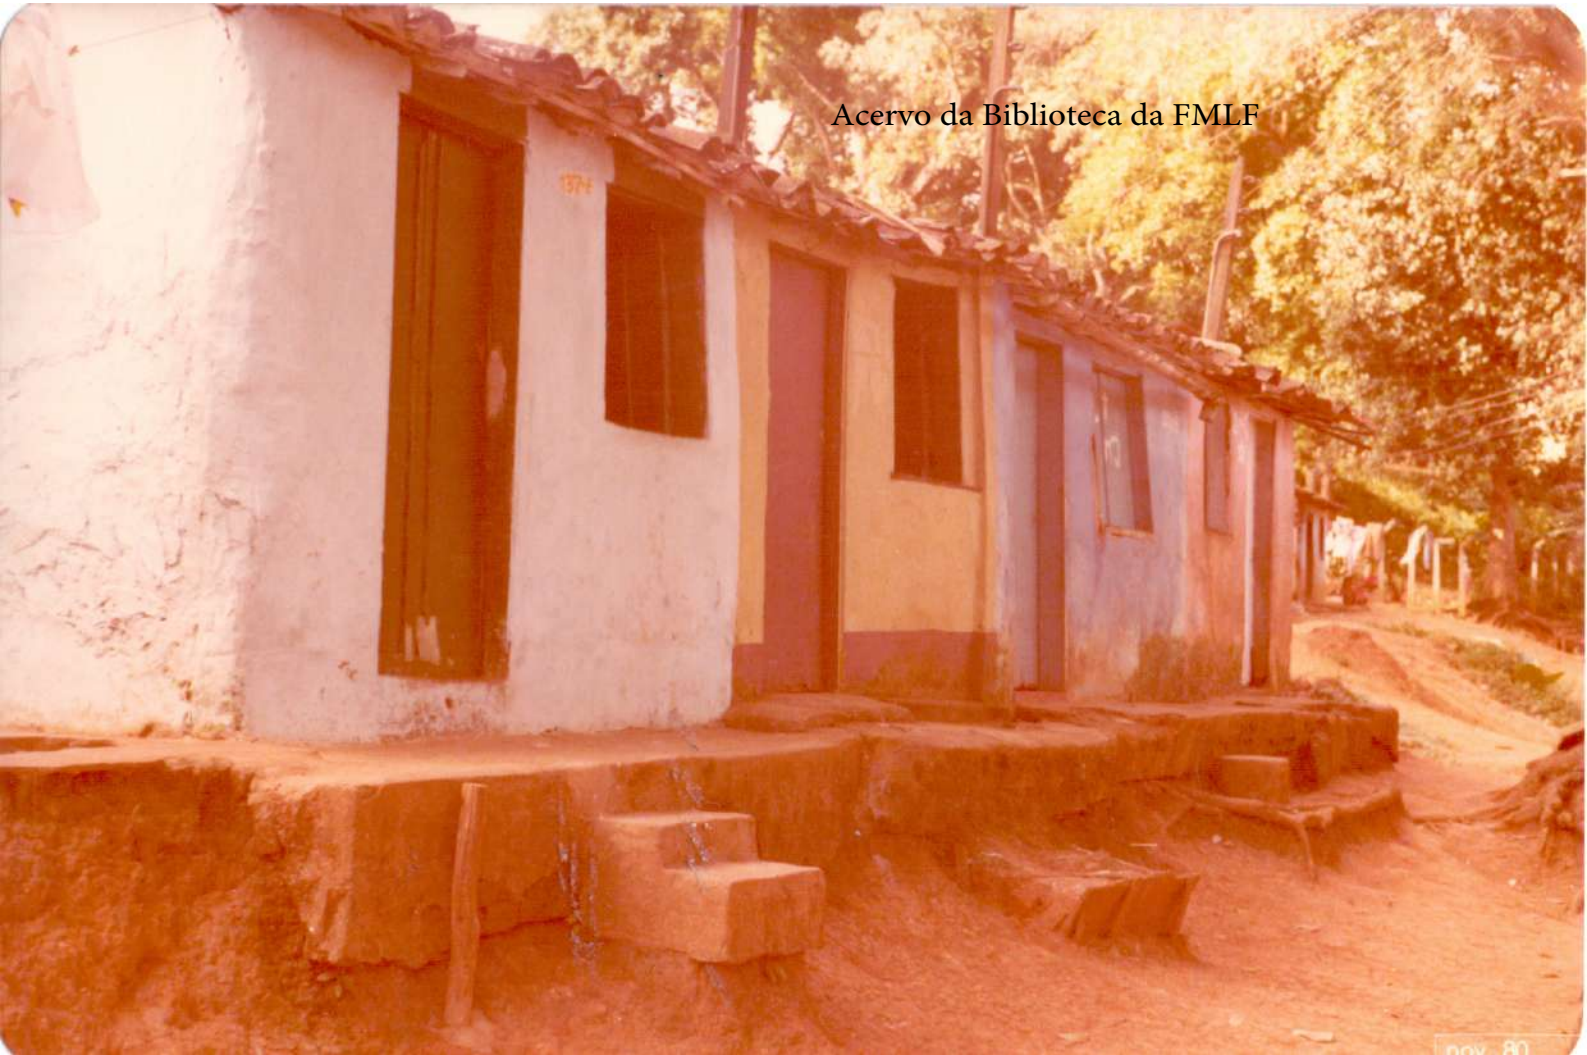

Acervo da Biblioteca da FMLF