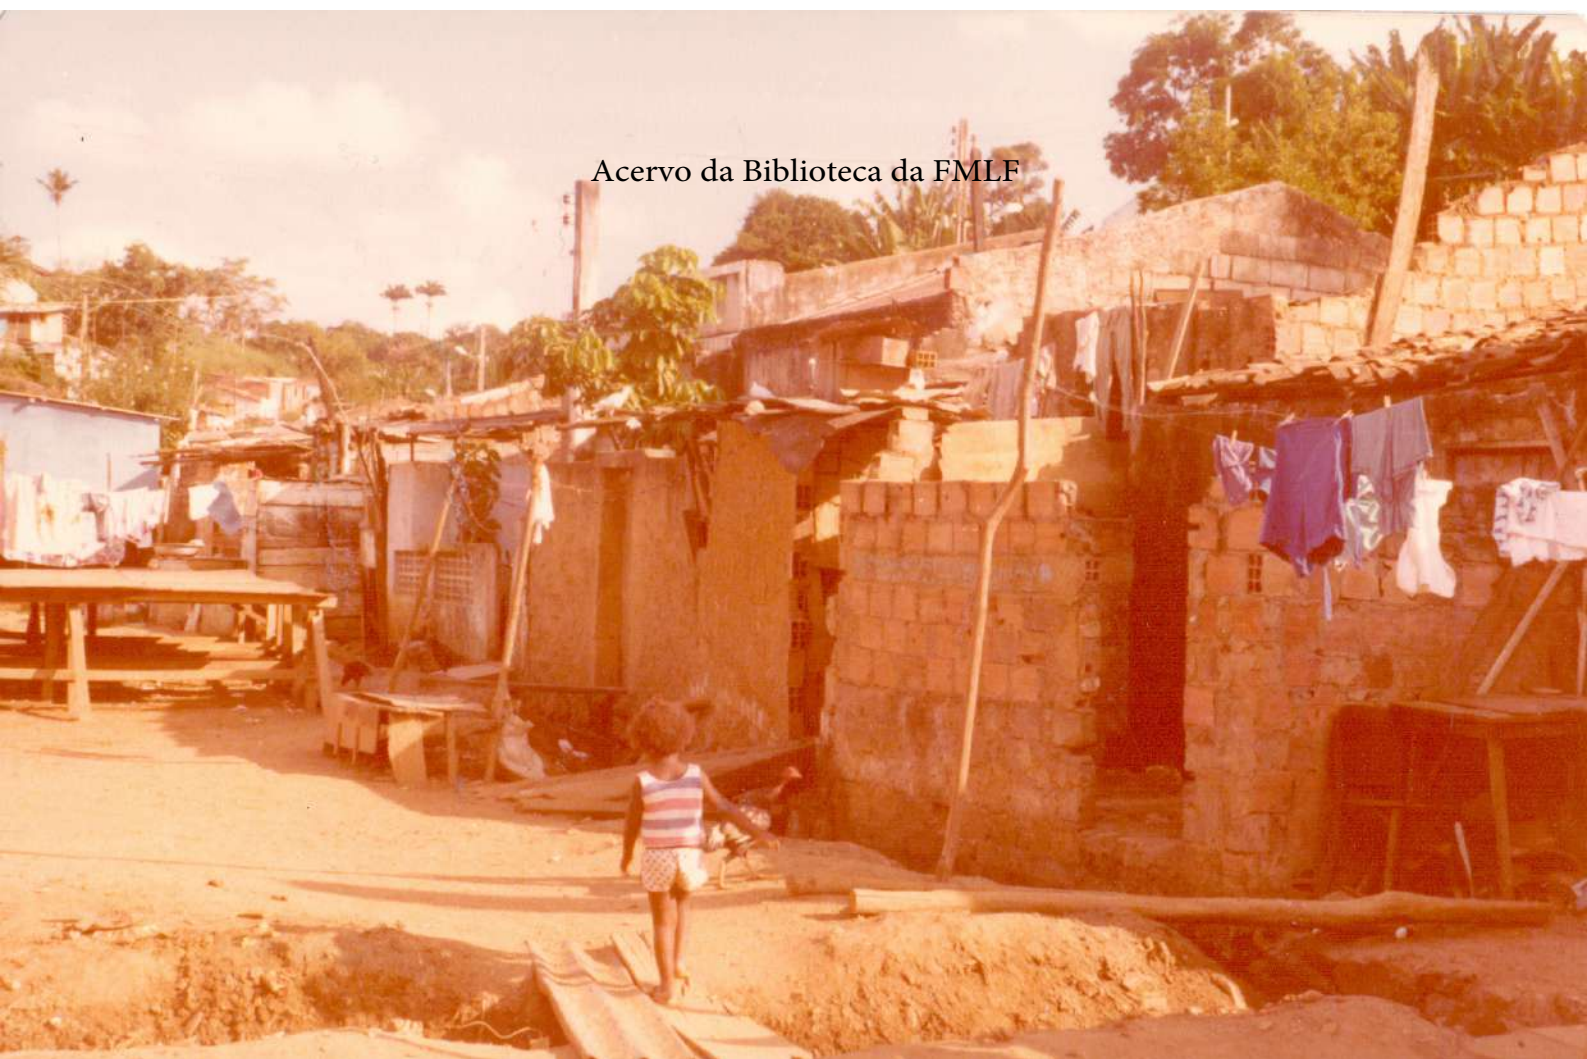

Acervo da Biblioteca da FMLF

Acervo da Biblioteca da FMLF

Acervo da Biblioteca da FMLF

Acervo da Biblioteca da FMLF

Acervo da Biblioteca da FMLF

An aerial photograph of a village built on a hillside. The houses have traditional tiled roofs and are surrounded by dense tropical vegetation, including palm trees and banana plants. The overall color palette is warm and sepia-toned.

nov. 80

Acervo da Biblioteca da FMLF

Acervo da Biblioteca da FMLF

Acervo da Biblioteca da FMLF

Acervo da Biblioteca da FMLF

A sepia-toned photograph of a rural village. The scene is dominated by numerous small, rectangular buildings with tiled roofs, clustered together. In the foreground, there is a dense field of banana plants with large, broad leaves. Several power lines run across the middle ground. The background shows a hillside with more buildings and a large palm tree on the right. The overall atmosphere is that of a traditional, rural settlement.

Acervo da Biblioteca da FMLF

Acervo da Biblioteca da FMLF

Acervo da Biblioteca da FMLF

An aerial photograph of a village built on a hillside. The houses are mostly simple, rectangular structures with light-colored walls and dark roofs. The surrounding area is densely forested with tall trees. The overall tone of the image is a warm, reddish-brown color. The text "Acervo da Biblioteca da FMLF" is centered over the middle of the image.