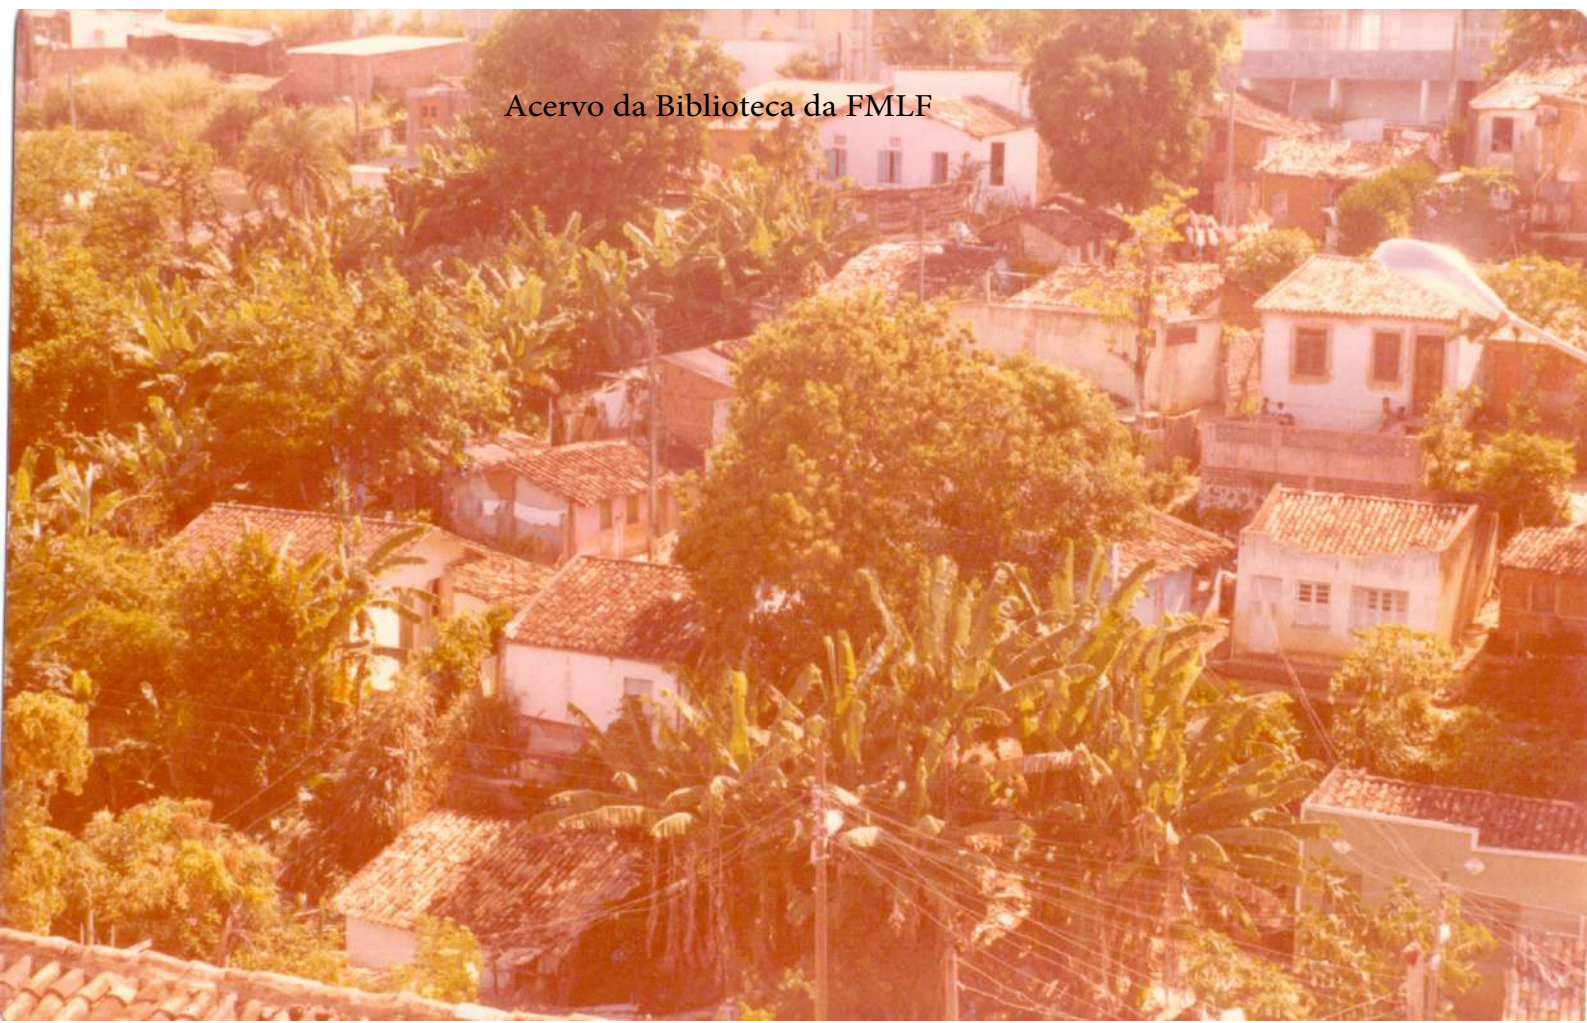

Acervo da Biblioteca da FMLF

Acervo da Biblioteca da FMLF

Acervo da Biblioteca da FMLF

Acervo da Biblioteca da FMLF

Acervo da Biblioteca da FMLF

An aerial photograph of a village built on a hillside. The houses have traditional tiled roofs and are surrounded by dense tropical vegetation, including palm trees and banana plants. The overall color palette is warm and sepia-toned.

Acervo da Biblioteca da FMLF

Acervo da Biblioteca da FMLF

Acervo da Biblioteca da FMLF

Acervo da Biblioteca da FMLF

Acervo da Biblioteca da FMLF

Acervo da Biblioteca da FMLF

Acervo da Biblioteca da FMLF

An aerial photograph of a village, likely in a tropical region, showing numerous small buildings with tiled roofs. The village is surrounded by dense, lush green vegetation, including palm trees and banana plants. The overall scene is captured in a warm, sepia-toned color palette. The text "Acervo da Biblioteca da FMLF" is overlaid in the center of the image.

nov. 80

Acervo da Biblioteca da FMLF

Acervo da Biblioteca da FMLF

Acervo da Biblioteca da FMLF

Acervo da Biblioteca da FMLF

A sepia-toned photograph of a rural village. The scene is dominated by numerous small, rectangular buildings with tiled roofs, clustered together. In the foreground, there is a dense field of banana plants with large, broad leaves. Several power lines run across the middle ground. The background shows a hillside with more buildings and a large palm tree on the right. The overall atmosphere is that of a traditional, rural settlement.

Acervo da Biblioteca da FMLF

Acervo da Biblioteca da FMLF

Acervo da Biblioteca da FMLF

An aerial photograph of a village built on a hillside. The houses are mostly simple, rectangular structures with light-colored walls and dark roofs. The surrounding area is densely forested with tall trees. The overall tone of the image is a warm, reddish-brown color. The text "Acervo da Biblioteca da FMLF" is centered over the middle of the image.