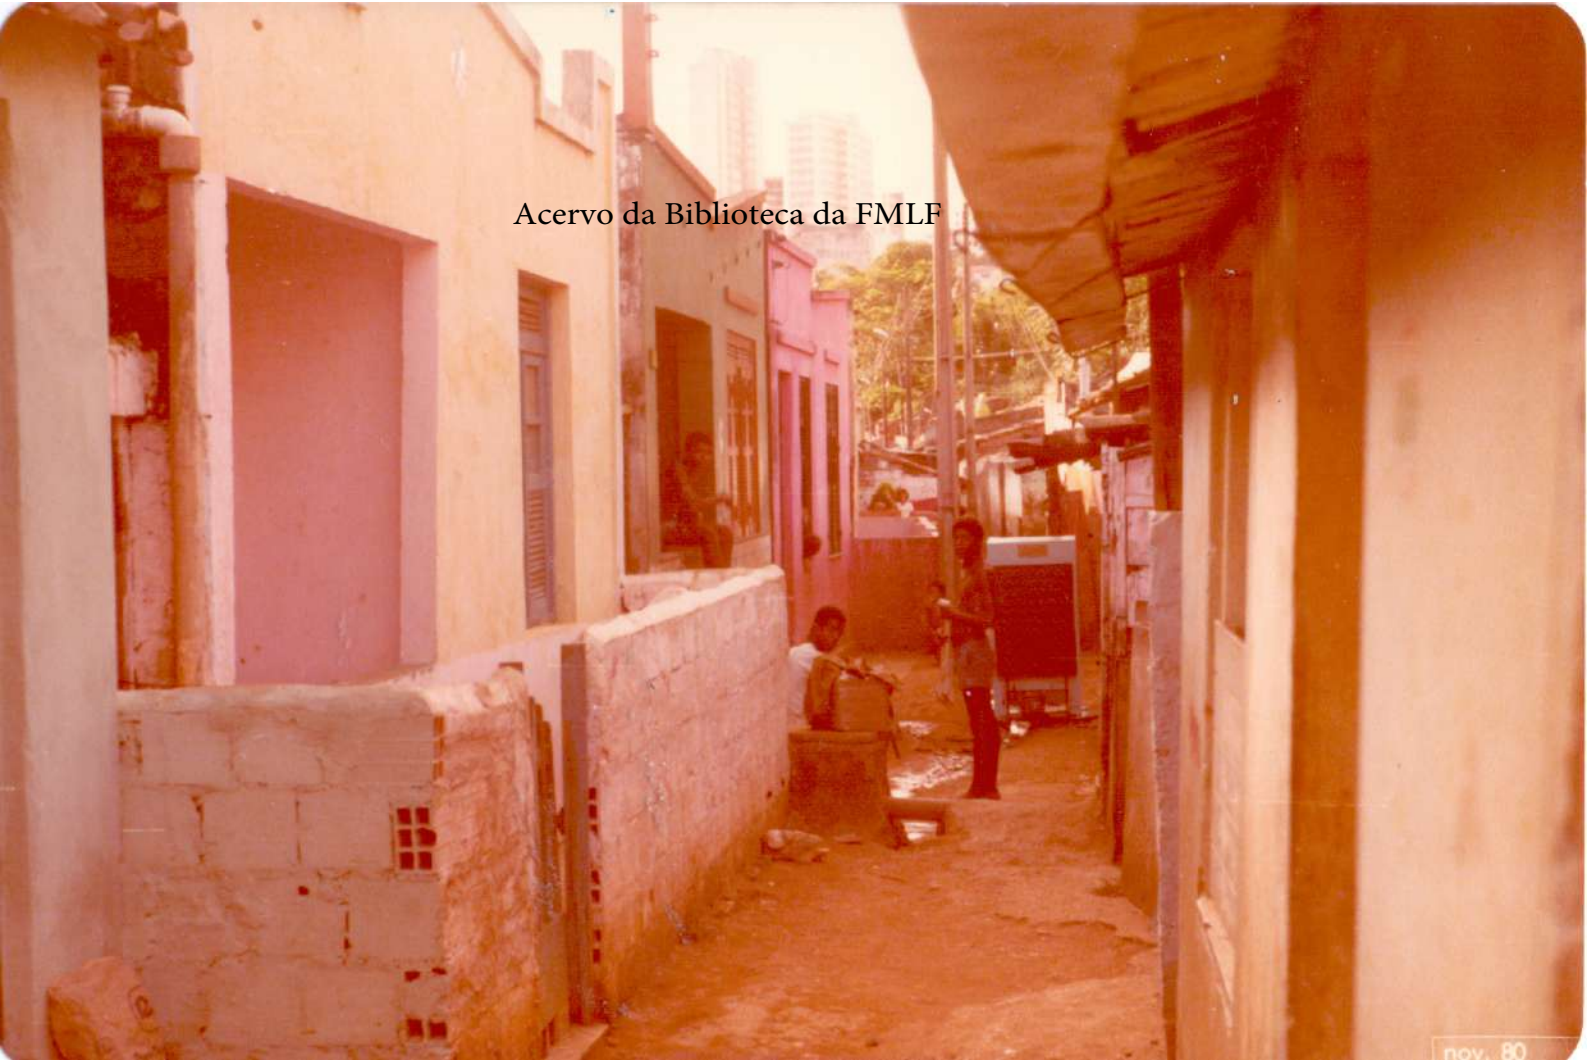

Acervo da Biblioteca da FMLF

nov. 80