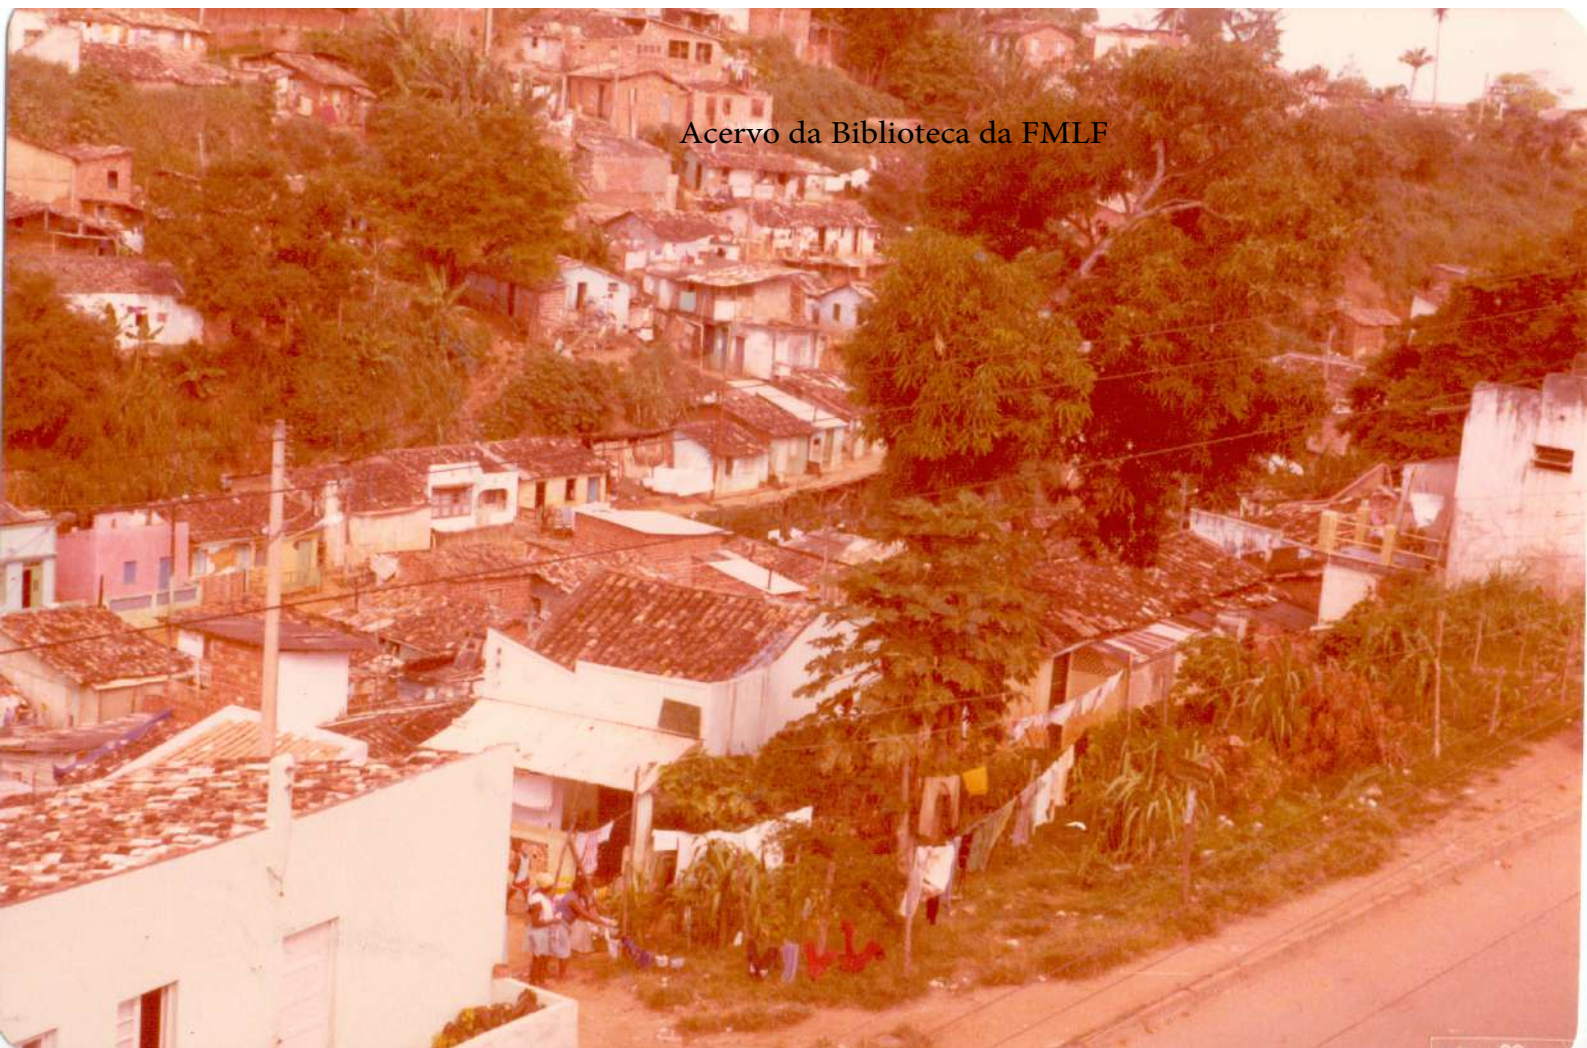

Acervo da Biblioteca da FMLF