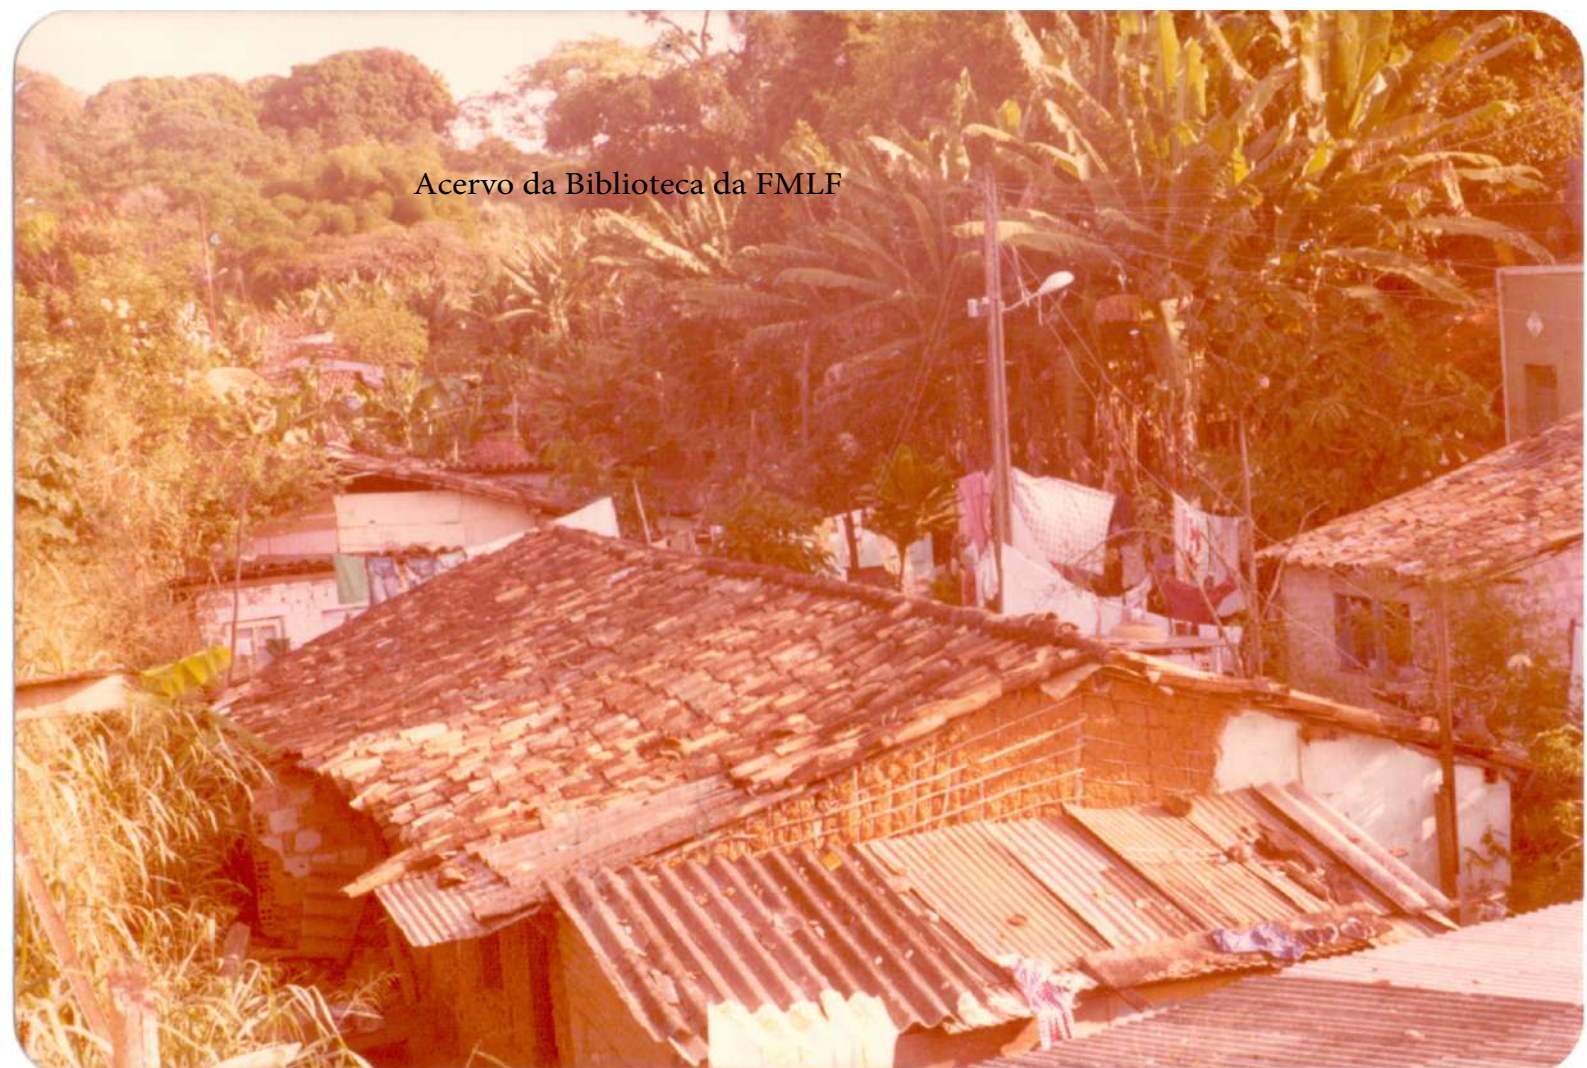

Acervo da Biblioteca da FMLF