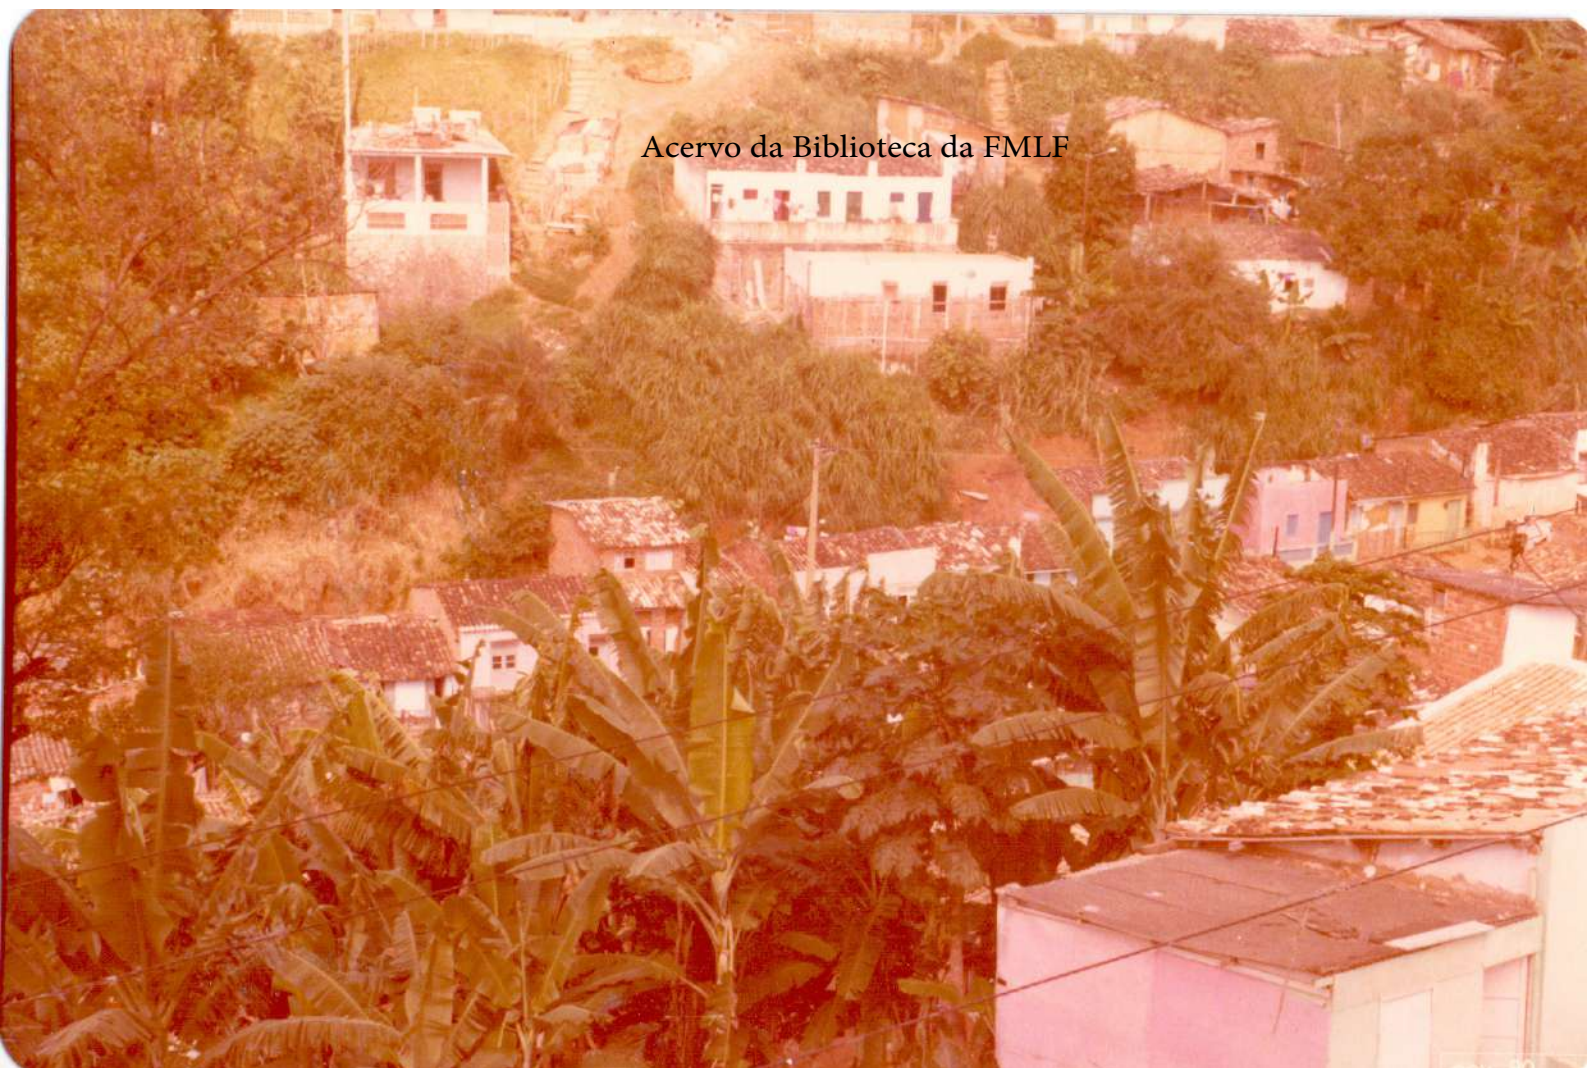

Acervo da Biblioteca da FMLF

Acervo da Biblioteca da FMLF

Acervo da Biblioteca da FMLF

Acervo da Biblioteca da FMLF

Acervo da Biblioteca da FMLF

An aerial photograph of a village built on a hillside. The houses have traditional tiled roofs and are surrounded by dense tropical vegetation, including palm trees and banana plants. The overall color palette is warm and sepia-toned.

Acervo da Biblioteca da FMLF

Acervo da Biblioteca da FMLF

Acervo da Biblioteca da FMLF

Acervo da Biblioteca da FMLF

Acervo da Biblioteca da FMLF

Acervo da Biblioteca da FMLF

Acervo da Biblioteca da FMLF

An aerial photograph of a village, likely in a tropical region, showing numerous small buildings with tiled roofs. The village is surrounded by dense, lush green vegetation, including palm trees and banana plants. The overall scene is captured in a warm, sepia-toned color palette. The text "Acervo da Biblioteca da FMLF" is overlaid in the center of the image.

nov. 80

Acervo da Biblioteca da FMLF

Acervo da Biblioteca da FMLF

Acervo da Biblioteca da FMLF

Acervo da Biblioteca da FMLF

A sepia-toned photograph of a rural village. The scene is dominated by numerous small, rectangular buildings with tiled roofs, clustered together. In the foreground, there is a dense field of banana plants with large, broad leaves. Several power lines run across the middle ground. The background shows a hillside with more buildings and a large palm tree on the right. The overall atmosphere is that of a traditional, rural settlement.

Acervo da Biblioteca da FMLF

Acervo da Biblioteca da FMLF

Acervo da Biblioteca da FMLF

An aerial photograph of a village built on a hillside. The houses are mostly simple, rectangular structures with light-colored walls and dark roofs. The surrounding area is densely forested with tall trees. The overall tone of the image is a warm, reddish-brown color. The text "Acervo da Biblioteca da FMLF" is centered over the middle of the image.