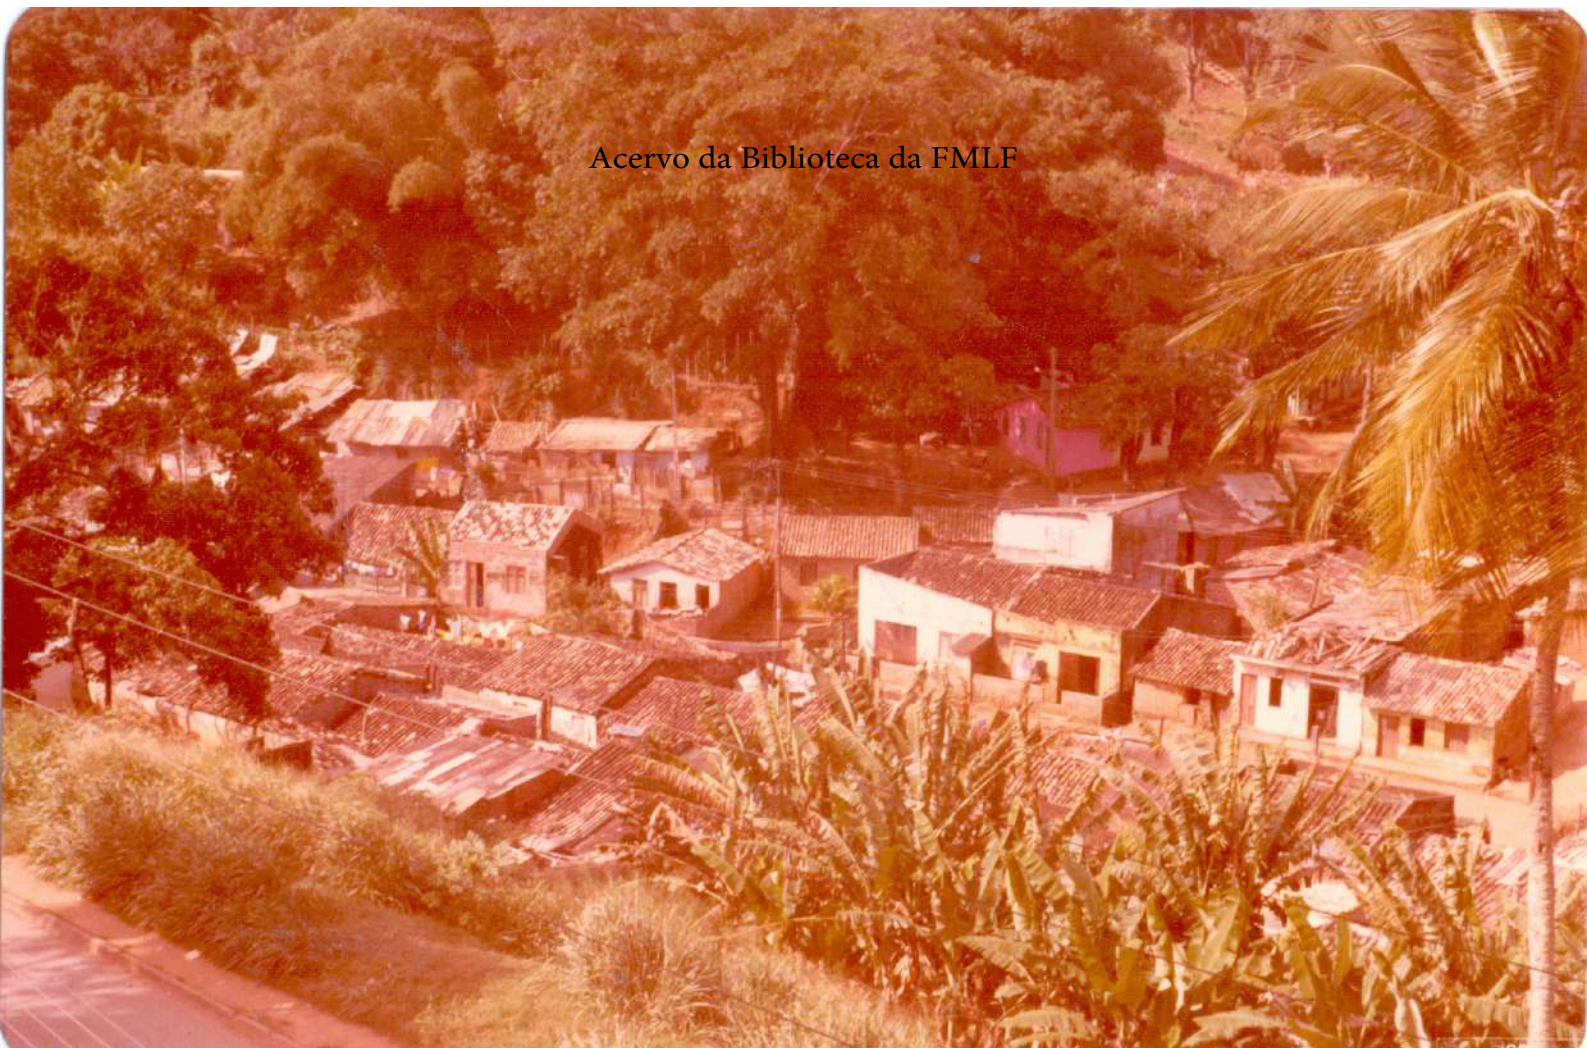

Acervo da Biblioteca da FMLF