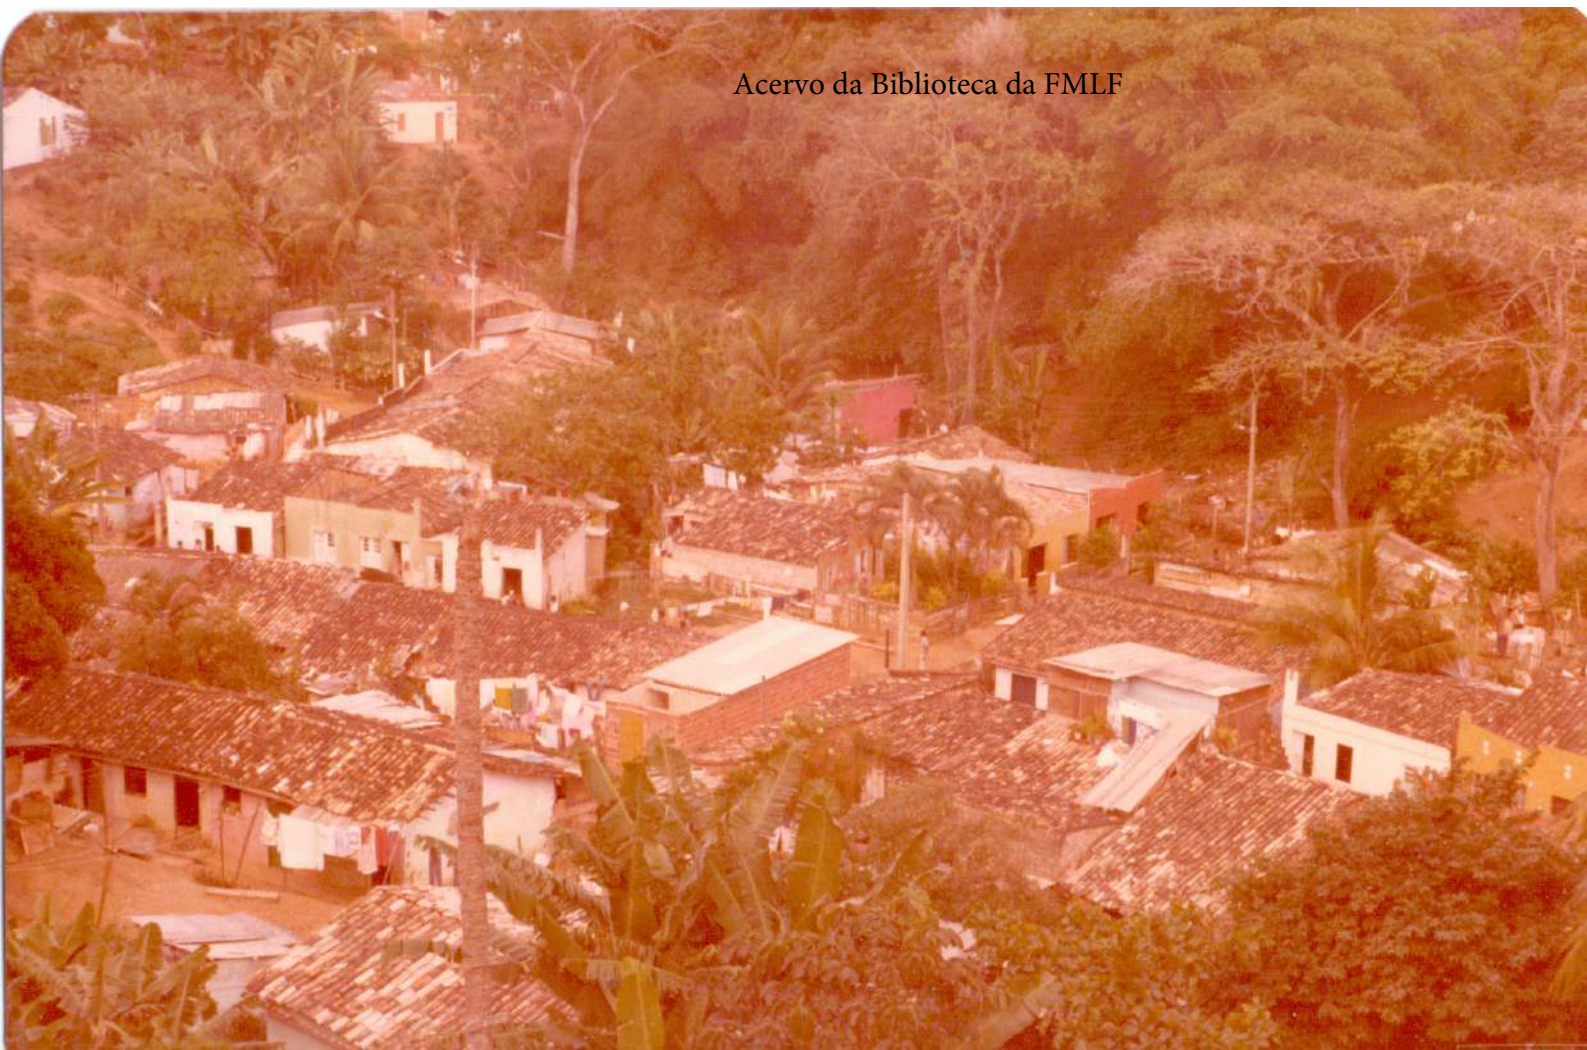

Acervo da Biblioteca da FMLF